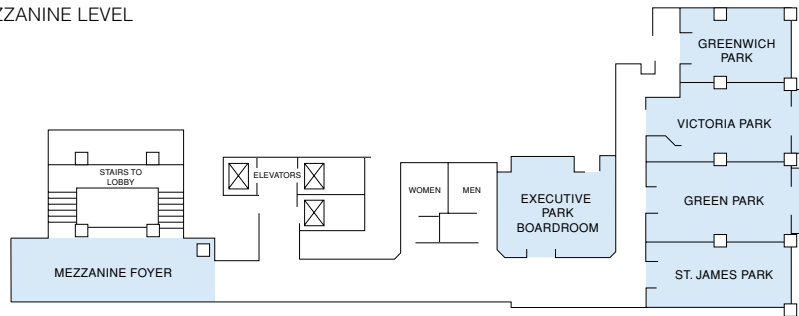

Park Hyatt Washington

DIRECTIONS

From Ronald Reagan National Airport (15 minutes): Take the George Washington Pkwy. toward Washington, D.C. Follow signs to Arlington Memorial Bridge. Cross bridge and bear left at Lincoln Memorial. Turn left onto 23rd St. Turn left onto H St. Turn right onto 24th St. Proceed on 24th past M St. Hotel is on right.

MEZZANINE LEVEL

BALLROOM LEVEL